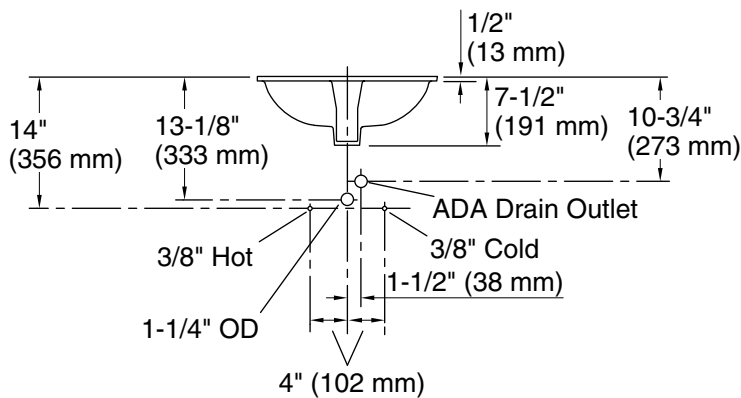

Features

- Oval basin with unglazed underside.
- Overflow drain.
- Fits standard 14" x 17" (356 x 432 mm) countertop cutout.

Material

- Vitreous china.

Installation

- Undermount.

Recommended Products/Accessories

Technical Information

All product dimensions are nominal.

Installation:	Under-mount
Bowl area:	Length: 17" (432 mm) Width: 14" (356 mm) With overflow: Yes Water depth: 4" (102 mm)
With overflow:	Yes
Drain hole:	1-3/4" (44 mm)
Template:	1151011-7, required, not included