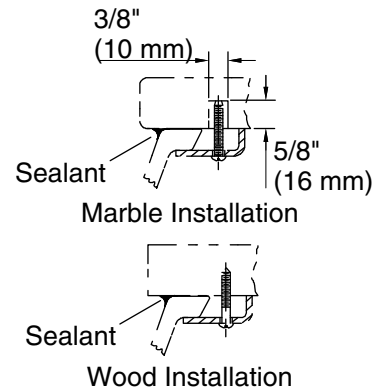

Features

- Oval basin with unglazed underside.
- Overflow drain.
- Fits standard 14" x 17" (356 x 432 mm) countertop cutout.

Material

- Vitreous china.

Installation

- Undermount.

Recommended Products/Accessories

Technical Information

All product dimensions are nominal.

Installation:	Under-mount
Bowl area:	Length: 17" (432 mm) Width: 14" (356 mm) With overflow: Yes Water depth: 4" (102 mm)
With overflow:	Yes
Drain hole:	1-3/4" (44 mm)
Template:	1151011-7, required, not included