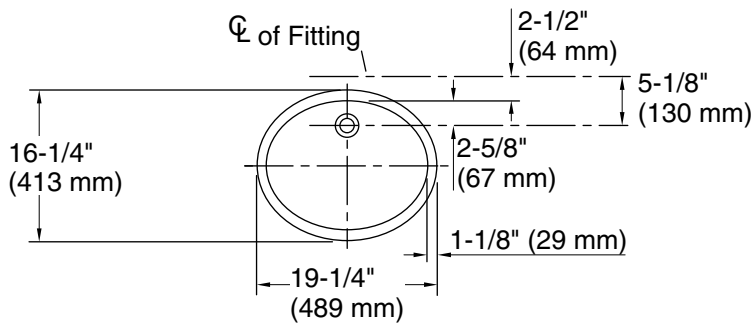

Features

- Oval basin with unglazed underside.
- Overflow drain.
- Fits standard 14" x 17" (356 x 432 mm) countertop cutout.

Material

- Vitreous china.

Installation

- Undermount.

Recommended Products/Accessories

Technical Information

All product dimensions are nominal.

Installation:	Under-mount
Bowl area:	Length: 17" (432 mm) Width: 14" (356 mm) With overflow: Yes Water depth: 4" (102 mm)
With overflow:	Yes
Drain hole:	1-3/4" (44 mm)
Template:	1151011-7, required, not included