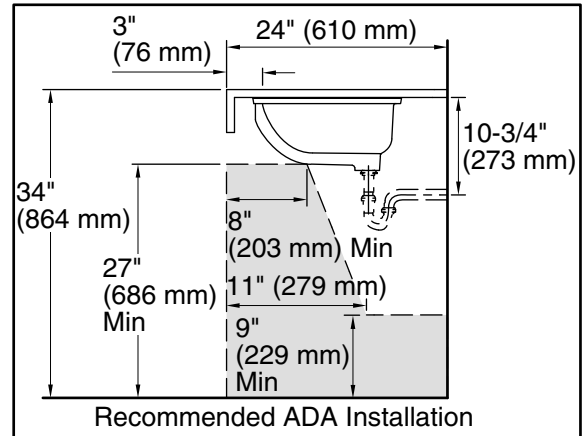

Features

- Oval basin with unglazed underside.
- Overflow drain.
- Fits standard 14" x 17" (356 x 432 mm) countertop cutout.

Material

- Vitreous china.

Installation

- Undermount.

Recommended Products/Accessories

- K-8998 P-Trap
- K-23726 Drain treatment
- K-23725 Cast iron cleaner

Included Components

- Additional Components:
1193643 Basin clamps

ADA CSA B651

Codes/Standards

ASME A112.19.2/CSA B45.1
ADA
ICC/ANSI A117.1
CSA B651

Technical Information

All product dimensions are nominal.

Installation:	Under-mount
Bowl area:	Length: 17" (432 mm) Width: 14" (356 mm) With overflow: Yes Water depth: 4" (102 mm)
With overflow:	Yes
Drain hole:	1-3/4" (44 mm)
Template:	1151011-7, required, not included